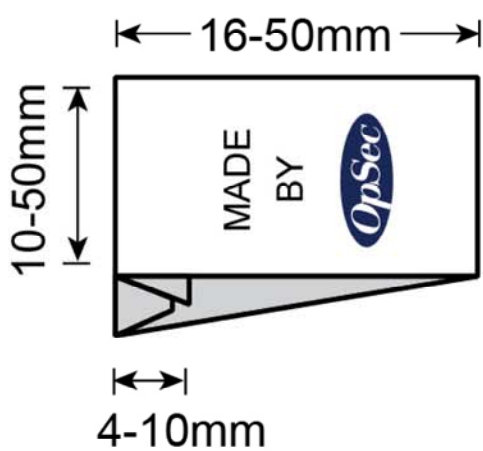

ENDFOLD

CUT AND ENDFOLDED LABEL

LOOPFOLD OR CENTERFOLD

CUT AND CENTERFOLD

MITRE FOLD

CUT AND MITRE FOLDED

SQUARE CUT

CUT ONLY, NO FOLDS

DIE CUT

IRREGULAR SHAPE, HEAT CUT/DIE CUT

BOOK COVER

ENDFOLDED AND CENTRE FOLDED
(FOR USE ON OUTSIDE OF GARMENTS, LIKE HEM LABELS)